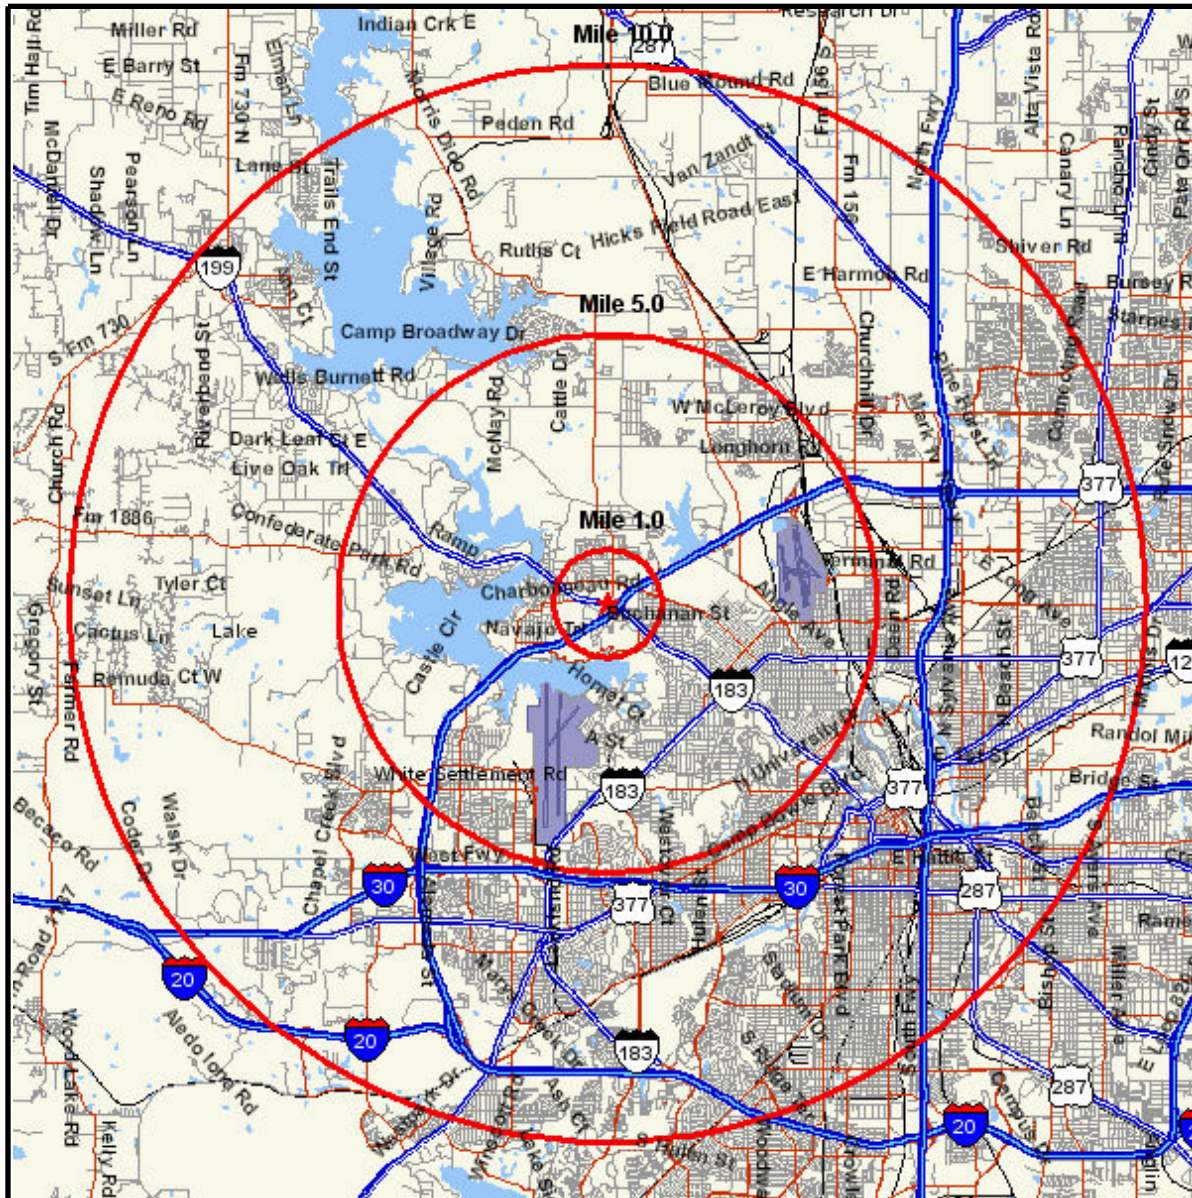

Area Map

Prepared For: CITY OF LAKEWORTH
Project Code: 2309784

Order #: 964115539
Site: 01

INTERSTATE 199 AND BOAT CLUB RD
LAKE WORTH, TX
Coord: 32.809810, -97.421790
Radius - See Appendix for Details

Area Map

Prepared For: CITY OF LAKEWORTH
Project Code: 2309784

Order #: 964115539
Site: 01

Appendix: Area Listing

Area Name:

Type: Radius

Radius Definition:

INTERSTATE 199 AND BOAT CLUB RD	Center Point:	32.809810	-97.421790
	Circle/Band:	0.00	- 1.00

Area Name:

Type: Radius

Radius Definition:

INTERSTATE 199 AND BOAT CLUB RD	Center Point:	32.809810	-97.421790
	Circle/Band:	0.00	- 5.00

Area Name:

Type: Radius

Radius Definition:

INTERSTATE 199 AND BOAT CLUB RD	Center Point:	32.809810	-97.421790
	Circle/Band:	0.00	- 10.00